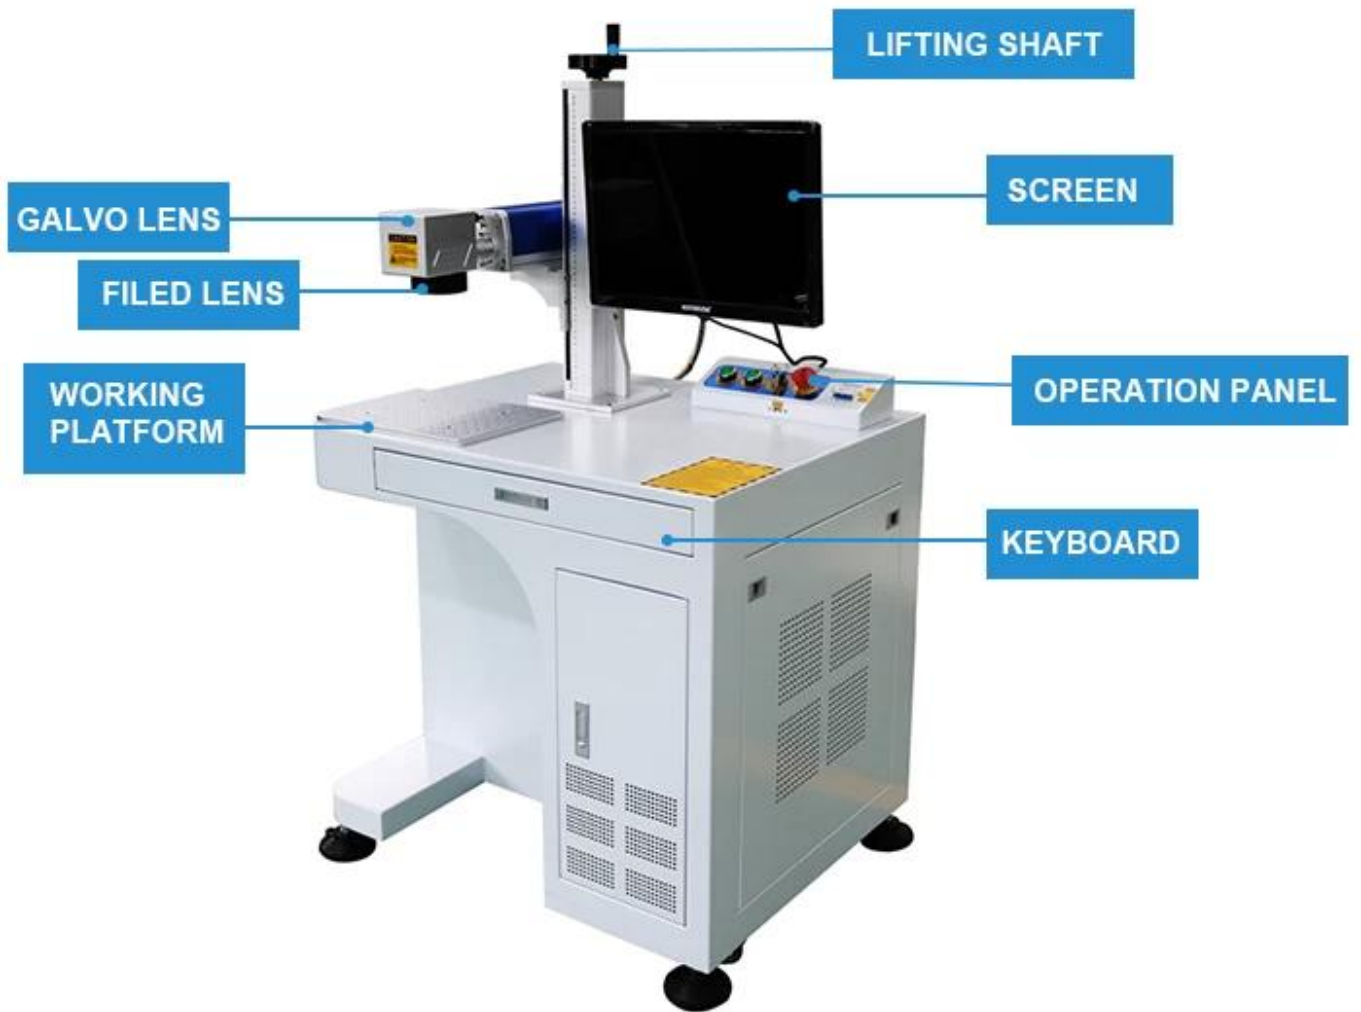

最大输出功率	500W.	500W.
定位精度	± 0.002mm.	± 0.002mm.
工作平台	220 ± 10mm 50/60mm	220 ± 10mm 50/60mm
整机尺寸	750mmx600mmx1400mm.	750mmx600mmx1400mm.
重量	约 150kg	约 150kg

主要部件名称及位置：

Laser Type	Unit	MOPA	
Product Model		YDFLP-20-M1+-S	YDFLP-30-M1+-S
M <sup>2</sup>		<1.3	
Delivery Cable Length	m	2	
Nominal Average Output Power	W	>20	>30
Maximum Pulse Energy	mJ	0.5	
Full Power Repetition Range	kHz	40~1000	60~1000
Pulse Repetition Rate Range	kHz	1~1000	
Pulse Duration	ns	6~250	
Longtime Average Power stability	%	<5	
Cooling Method		Air Cooling	
Supply DC Voltage (VDC)	V	24	
Current Consumption	A	<8	<10
Current Supply Consumption	A	>8	>10
Power Consumption@20°C	W	<192	<240
Central Emission Wavelength	nm	1064	
Emission Bandwidth@3dB	nm	<15	
Polarization		Random	
Anti-Reflection Protection		Yes	
Output Beam Diameter	mm	7±0.5	
Output Power Tuning Range	%	0~100	
Operation Temperature	°C	0~40	
Storage Temperature	°C	-10~60	
Weight	KG	NG: 8 G.W:9.75	
Dimension W×D×H	mm	315×220×99	