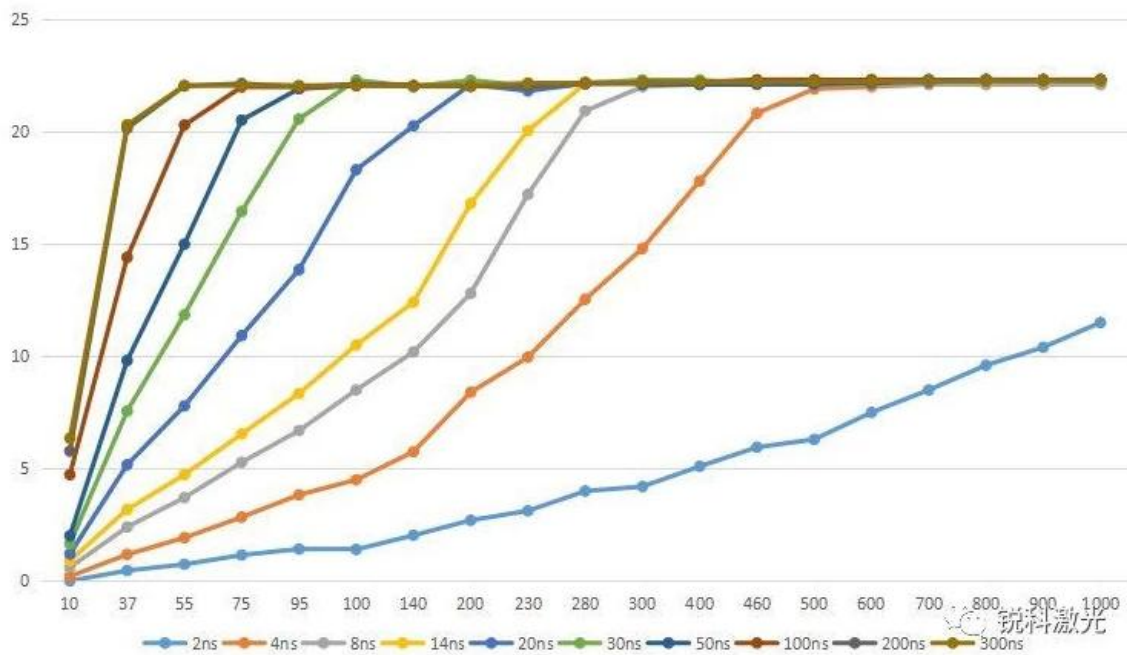

Laser Type	Unit	MOPA	
Product Model		YDFLP-20-M1+-S	YDFLP-30-M1+-S
M²		<1.3	
Delivery Cable Length	m	2	
Nominal Average Output Power	W	>20	>30
Maximum Pulse Energy	mJ	0.5	
Full Power Repetition Range	kHz	40~1000	60~1000
Pulse Repetition Rate Range	kHz	1~1000	
Pulse Duration	ns	6~250	
Longtime Average Power stability	%	<5	
Cooling Method		Air Cooling	
Supply DC Voltage (VDC)	V	24	
Current Consumption	A	<8	<10
Current Supply Consumption	A	>8	>10
Power Consumption@20°C	W	<192	<240
Central Emission Wavelength	nm	1064	
Emission Bandwidth@3dB	nm	<15	
Polarization		Random	
Anti-Reflection Protection		Yes	
Output Beam Diameter	mm	7±0.5	
Output Power Tuning Range	%	0~100	
Operation Temperature	°C	0~40	
Storage Temperature	°C	-10~60	
Weight	KG	NG: 8 G.W:9.75	
Dimension W×D×H	mm	315×220×99	

Linear frequency - power - pulse width curve

□□□ □□□ □□□□□□: