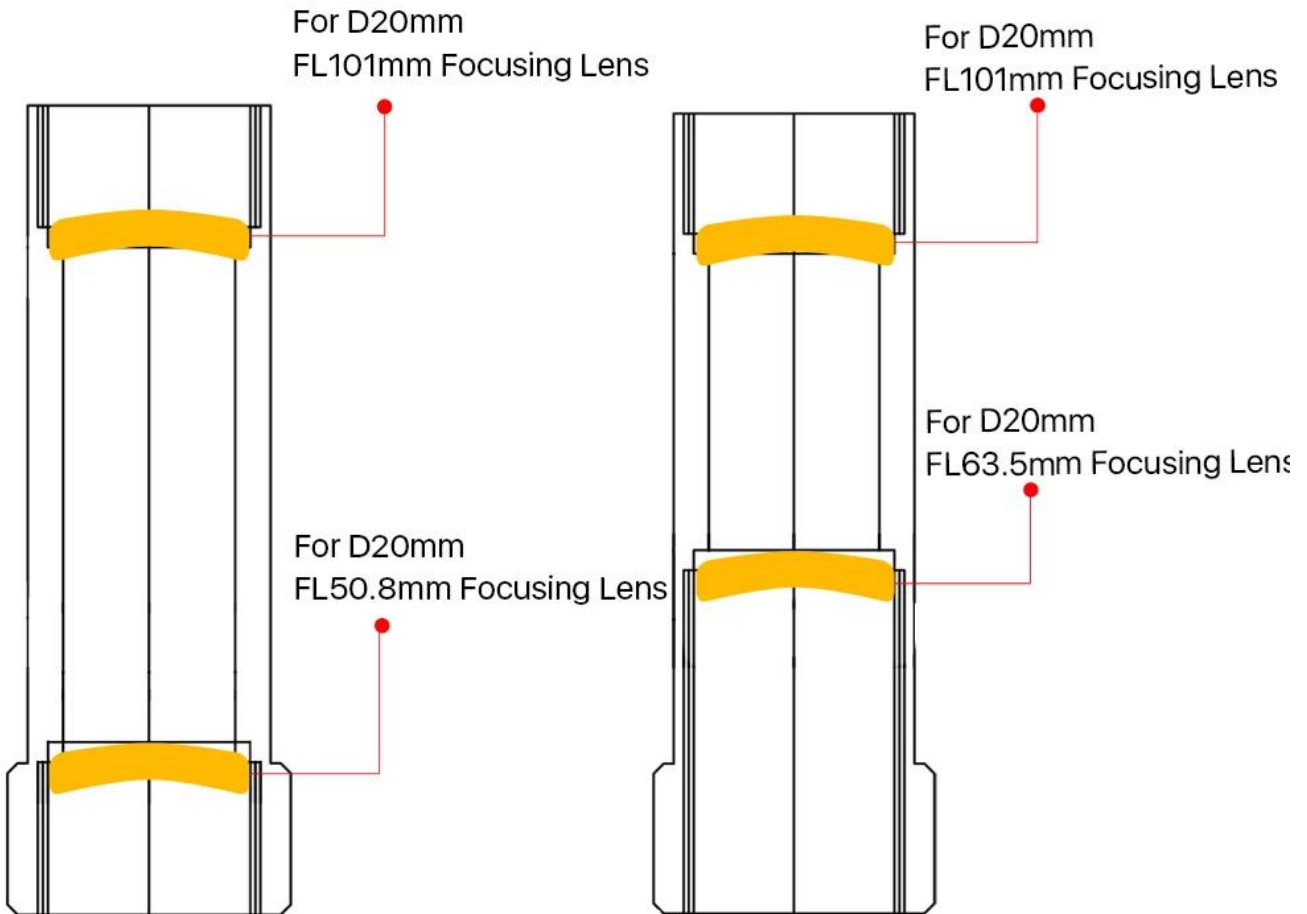

Laser Head Set

Set A:

1 set Laser Head

1pc USA ZnSe Focus Lens: DIA: 19.05mm / 20mm, FL 38.1mm, 50.8mm, 63.5mm, 75mm, 101.5mm

3pcs Gold coated Silicon Mirror Dia: 20mm/25mm

Set A

Set B:

1 set Laser Head

1pc USA ZnSe Focus Lens: DIA: 19.05mm / 20mm, FL 38.1mm, 50.8mm, 63.5mm, 75mm , 101.5mm

3pcs Silver Mo Mirrors Dia: 20mm/25mm

Dimension

■ CO2 Laser Head

Φ 2.5mm Clibre

PL6-01

Working Scene

Installation Schematic

■ Focus Lens Installation Schematic

■ Metal Set Installation Schematic