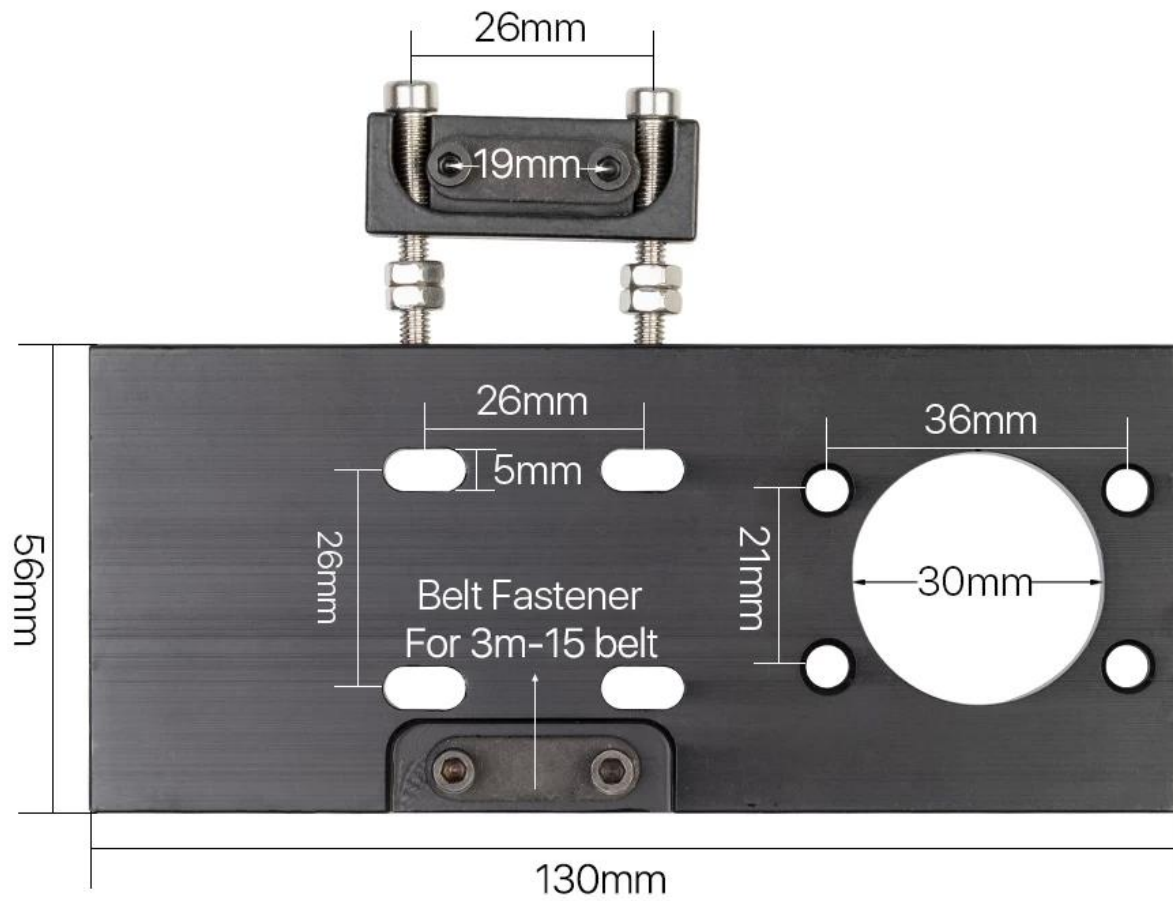

Laser Head Set

Set A:

1 set Laser Head

1pc USA ZnSe Focus Lens: DIA: 19.05mm / 20mm, FL 38.1mm, 50.8mm, 63.5mm, 75mm, 101.5mm

3pcs Gold coated Silicon Mirror Dia: 20mm/25mm

Set A

Set B:

1 set Laser Head

1pc USA ZnSe Focus Lens: DIA: 19.05mm / 20mm, FL 38.1mm, 50.8mm, 63.5mm, 75mm , 101.5mm

3pcs Silver Mo Mirrors Dia: 20mm/25mm

Dimension

■ CO2 Laser Head

Φ 2.5mm Clibre

PL6-01

Working Scene

Installation Schematic

■ Focus Lens Installation Schematic

■ Metal Set Installation Schematic