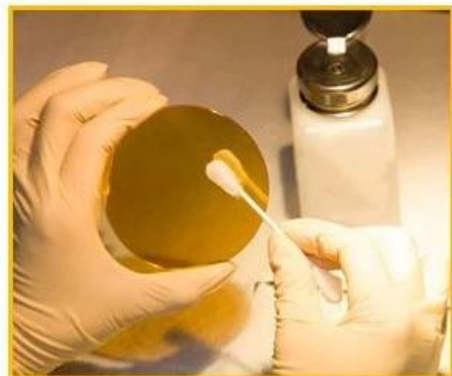

3. For moderately polluted (saliva, oil) in moderate-intensity cleaning.

Infiltrating distilled white vinegar with a cotton swab, wipe the surface a little pressure.